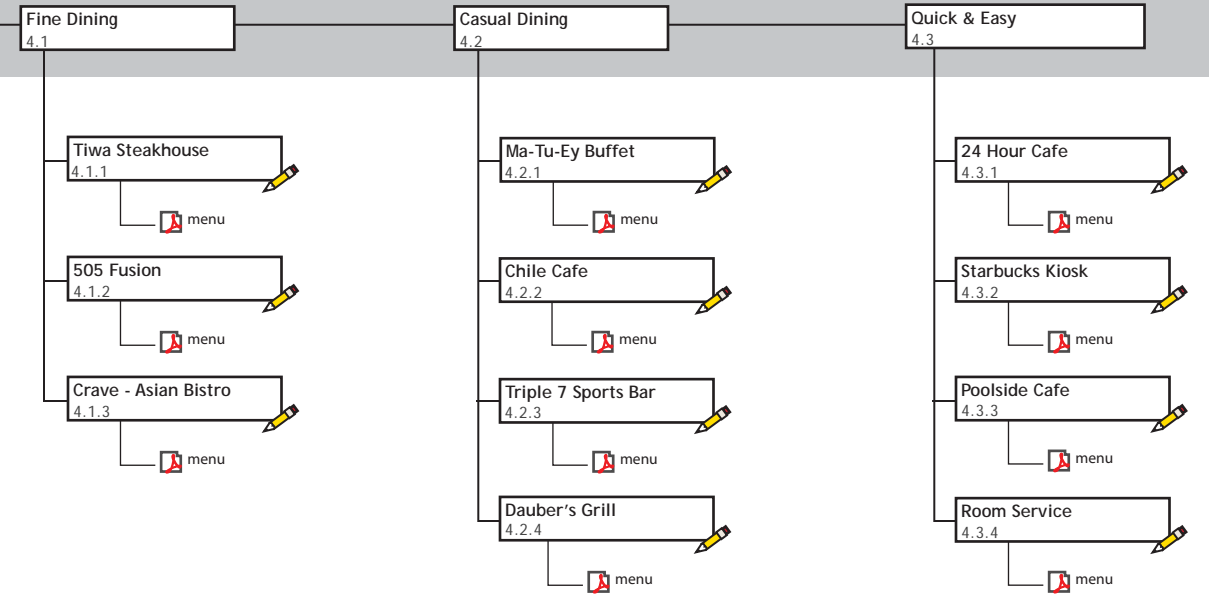

MAIN NAV

Sport
3.0

Secondary Nav

SITMAP KEY

- Multiple similar pages (undefined)
- Page located elsewhere on map
- ResNet page
- Forms starting an LMS process
- LMS information display
- Form to email
- Form to 3rd party service
- 3rd party service functionality
- Information graphic
- Regularly updated content
- Content exists but needs revision
- PDF document
- Logic choice
- Opens 3rd Party Website

MAIN NAV

Dine
4.0

Relax
5.0

Secondary Nav

SITEMAP KEY

- Multiple similar pages (undefined)
- Page located elsewhere on map
- ResNet page
- Forms starting an LMS process
- LMS information display
- Form to email
- Form to 3rd party service
- 3rd party service functionality
- Information graphic
- Regularly updated content
- Content exists but needs revision
- PDF document
- Logic choice
- Opens 3rd Party Website