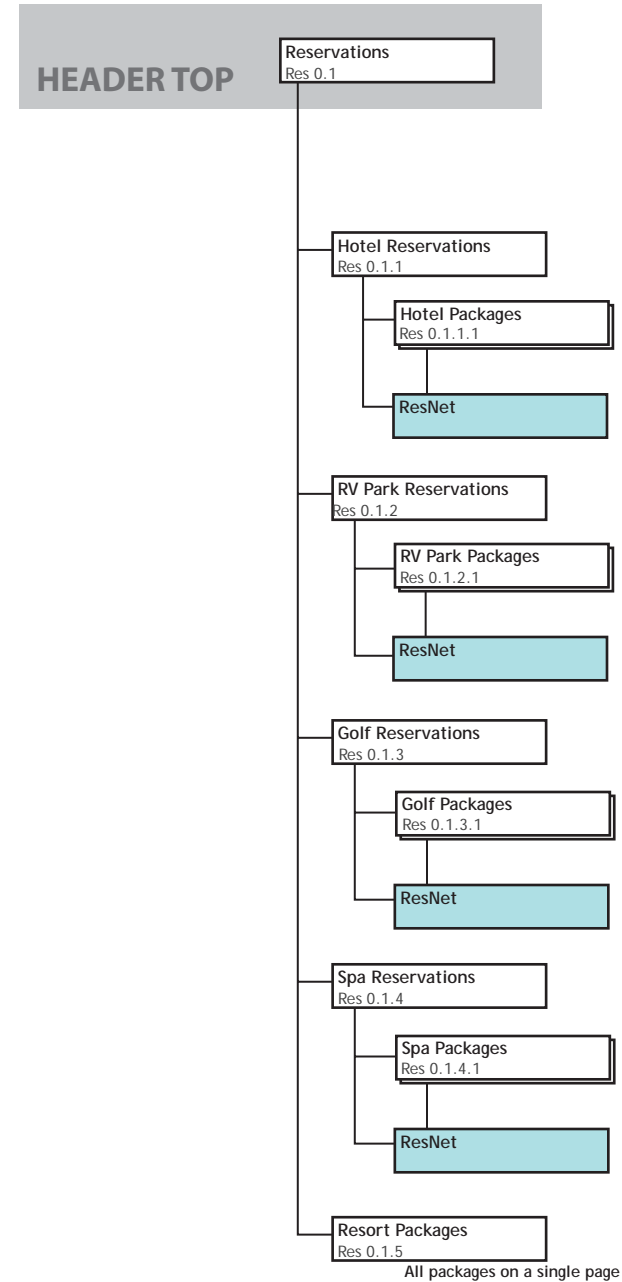

SITEMAP KEY

- Multiple similar pages (undefined)
- Page located elsewhere on map
- ResNet page
- Forms starting an LMS process
- LMS information display
- Form to email
- Form to 3rd party service
- 3rd party service functionality
- Information graphic
- Regularly updated content
- Content exists but needs revision
- PDF document
- Logic choice
- Opens 3rd Party Website

MAIN NAV

Secondary Nav

MAIN NAV

Play
2.0

Secondary Nav

Casino
2.1

Promotions
2.2

Players Club
2.3

Weather
8.2.1

Popular Sites
8.2.2

Museums
8.2.3

Shopping
8.2.4

Maps / Directions
8.3

All property maps

FAQ
8.4

Resort Management
8.5