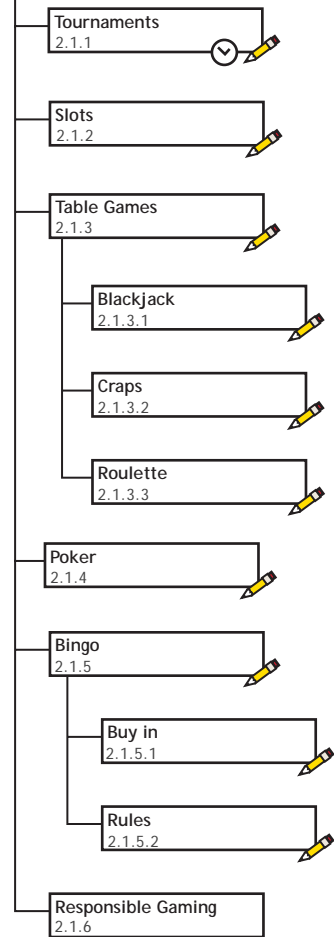

MAIN NAV

Play
2.0

Secondary Nav

Casino
2.1

Promotions
2.2

Players Club
2.3

Two States for this Page
1) Recognized - Logged in - Show Points
2) Unrecognized - Need to login or sign up

SITMAP KEY

- Multiple similar pages (undefined)
- Page located elsewhere on map
- ResNet page
- Forms starting an LMS process
- LMS information display
- Form to email
- Form to 3rd party service
- 3rd party service functionality
- Information graphic
- Regularly updated content
- Content exists but needs revision
- PDF document
- Logic choice
- Opens 3rd Party Website