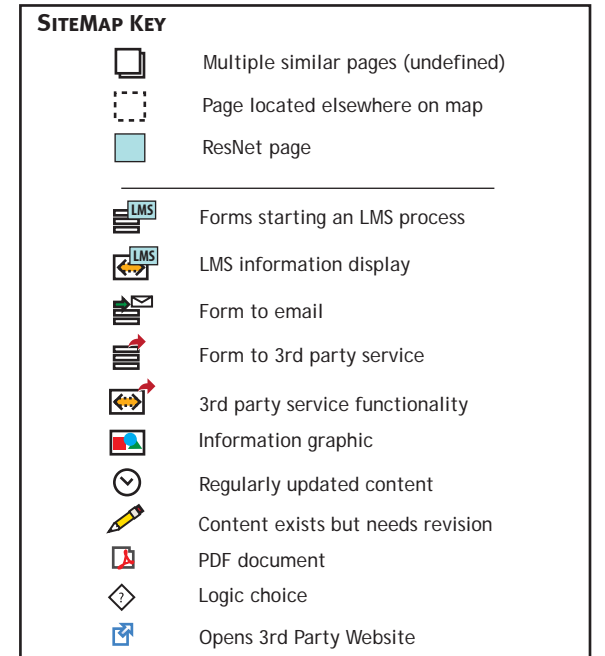

SITEMAP KEY

- Multiple similar pages (undefined)
- Page located elsewhere on map
- ResNet page
- Forms starting an LMS process
- LMS information display
- Form to email
- Form to 3rd party service
- 3rd party service functionality
- Information graphic
- Regularly updated content
- Content exists but needs revision
- PDF document
- Logic choice
- Opens 3rd Party Website

MAIN NAV

Secondary Nav

MAIN NAV

Play
2.0

Secondary Nav

Casino
2.1

Promotions
2.2

Players Club
2.3

MAIN NAV

Entertain
7.0

Secondary Nav

Events List
7.1

Nightlife
7.3

Calendar
7.4

Tickets
7.5

tickets.com

Weather
8.2.1

Popular Sites
8.2.2

Museums
8.2.3

Shopping
8.2.4

Maps / Directions
8.3

All property maps

FAQ
8.4

Resort Management
8.5