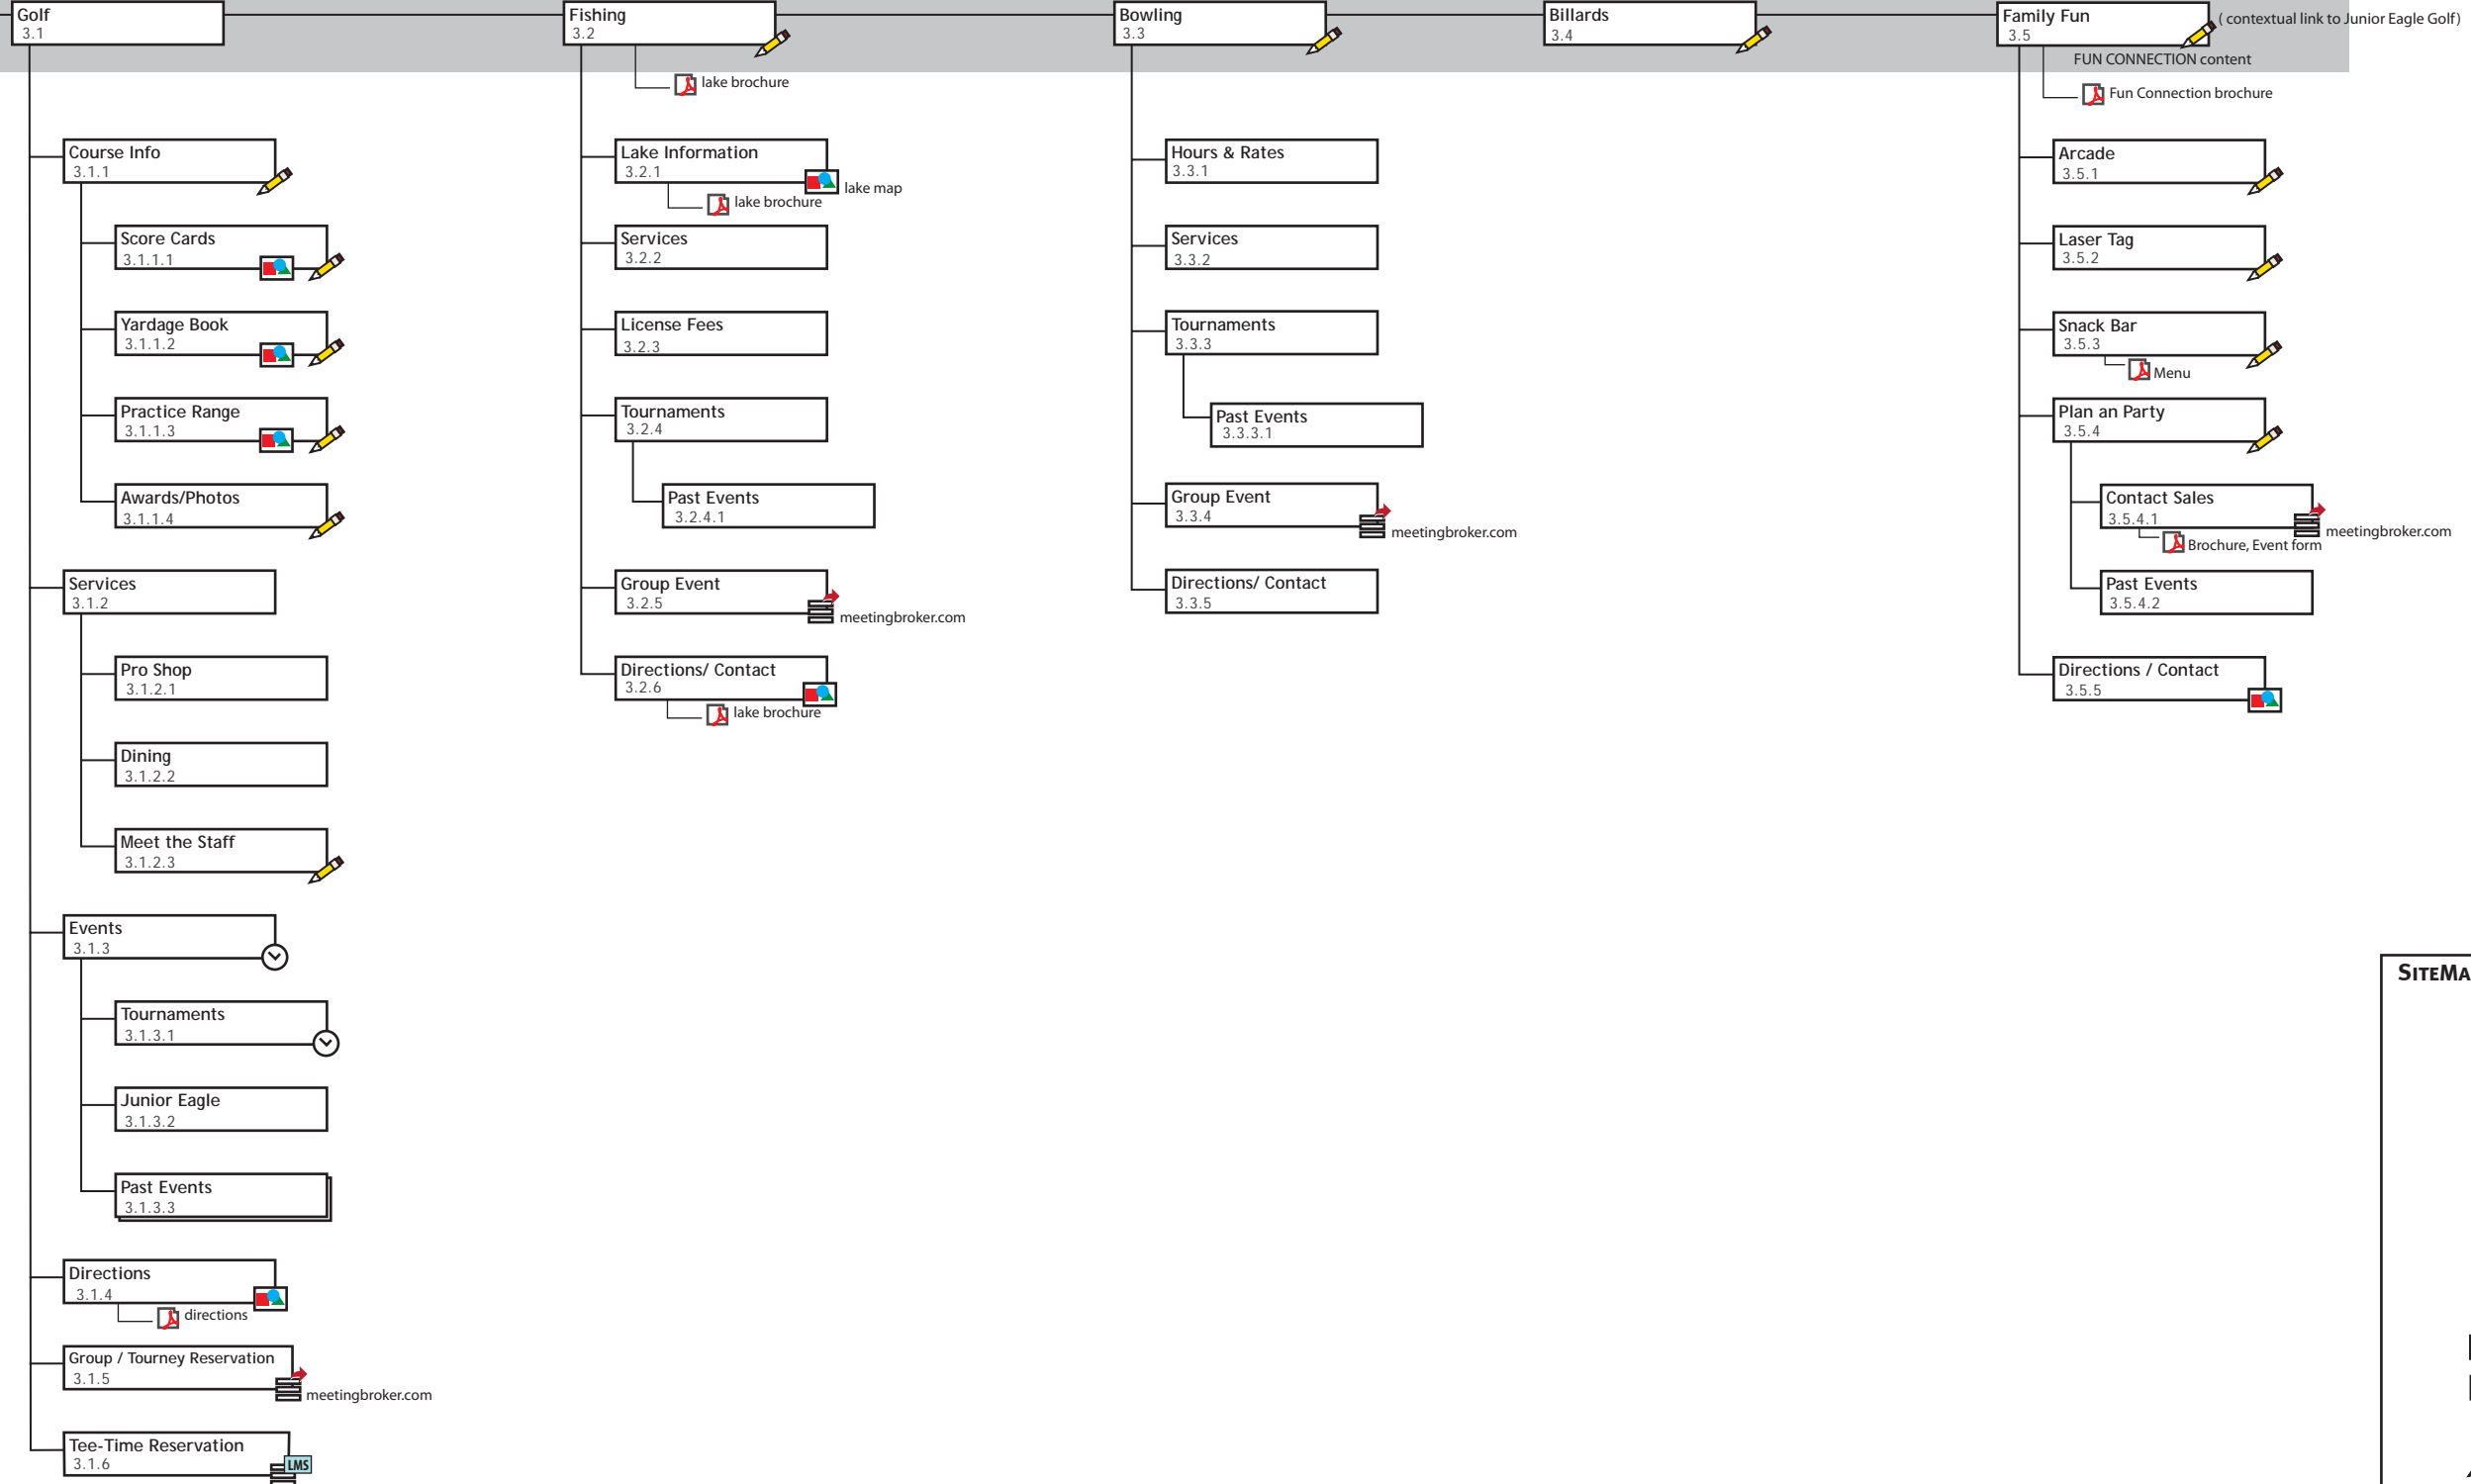

MAIN NAV

Sport
3.0

Secondary Nav

SITMAP KEY

- Multiple similar pages (undefined)
- Page located elsewhere on map
- ResNet page
- Forms starting an LMS process
- LMS information display
- Form to email
- Form to 3rd party service
- 3rd party service functionality
- Information graphic
- Regularly updated content
- Content exists but needs revision
- PDF document
- Logic choice
- Opens 3rd Party Website